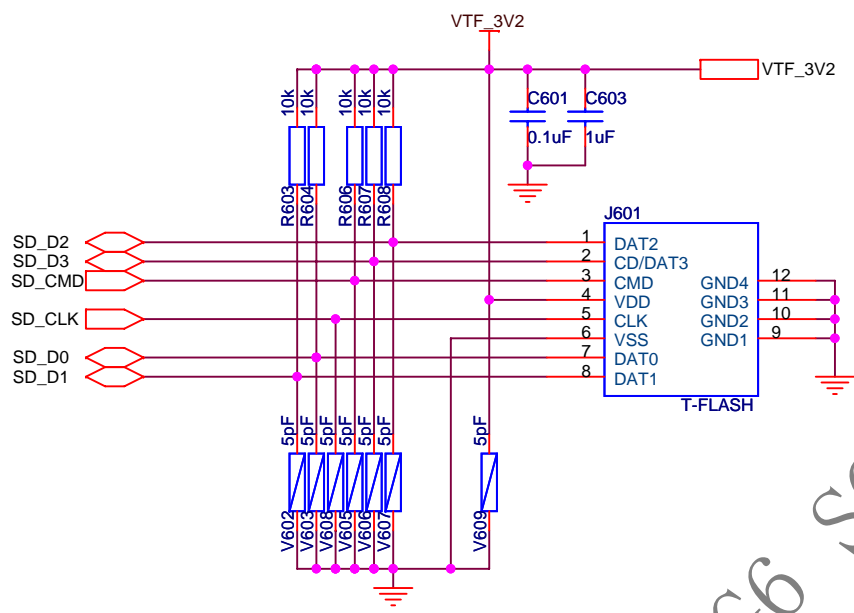

		深圳欣博阅科技	
		Title <BE600>	
Size A4	Document Number	<Memory>	
Date:	Tuesday, October 19, 2010	Sheet	3 of 12
		Rev	V5

SD_D0	1	TP	TP601
SD_D1	1	TP	TP602
SD_D2	1	TP	TP603
SD_D3	1	TP	TP604
SD_CMD	1	TP	TP605
SD_CLK	1	TP	TP606
VTF_3V2	1	TP	TP607
GND	1	TP	TP608

生产用测试点

G6 SCH FOR QING