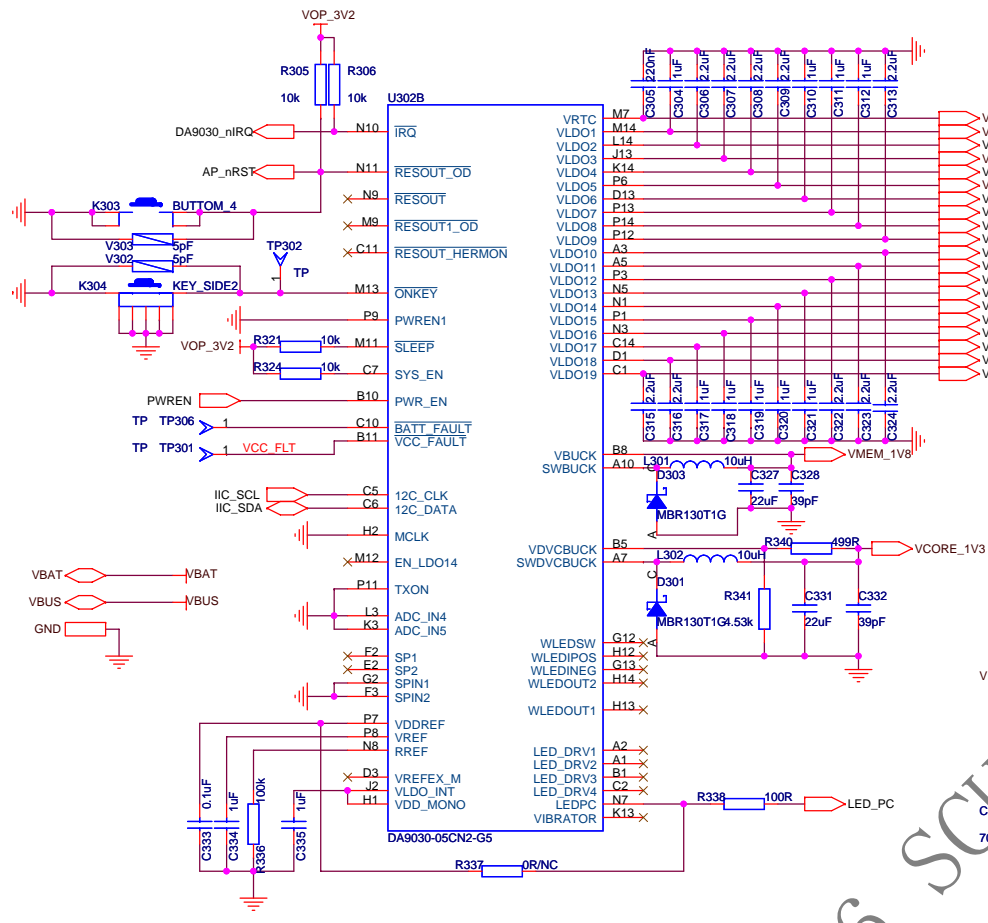

		深圳欣博阅科技	
		Title <BE600>	
Size A4	Document Number	<Memory>	
Date:	Tuesday, October 19, 2010	Sheet	3 of 12
		Rev	V5

SD_D0	1	TP	TP601
SD_D1	1	TP	TP602
SD_D2	1	TP	TP603
SD_D3	1	TP	TP604
SD_CMD	1	TP	TP605
SD_CLK	1	TP	TP606
VTF_3V2	1	TP	TP607
GND	1	TP	TP608

生产用测试点

G6 SCH FOR QING