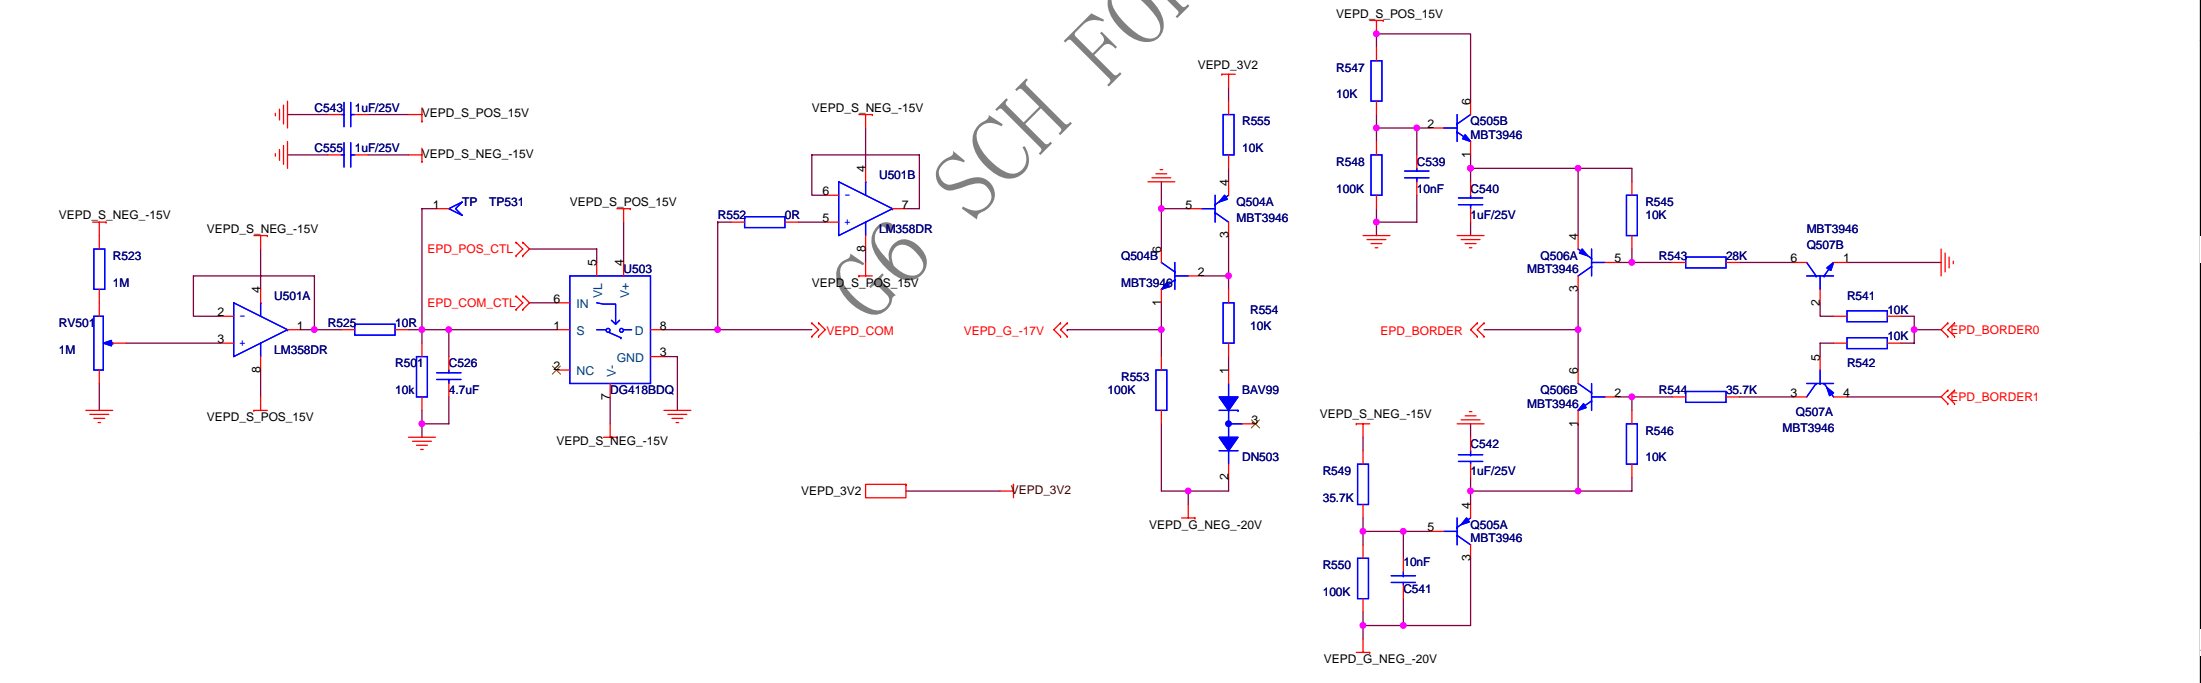

		深圳欣博阅科技	
		Title <BE600>	
Size A4	Document Number	<Memory>	
Date:	Tuesday, October 19, 2010	Sheet	3 of 12
		Rev	V5

SD_D0	1	TP	TP601
SD_D1	1	TP	TP602
SD_D2	1	TP	TP603
SD_D3	1	TP	TP604
SD_CMD	1	TP	TP605
SD_CLK	1	TP	TP606
VTF_3V2	1	TP	TP607
GND	1	TP	TP608

生产用测试点

G6 SCH FOR QING