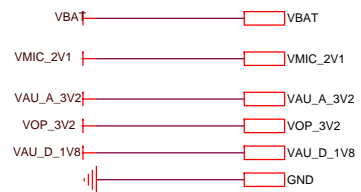

		深圳欣博阅科技	
		Title <BE600>	
Size A4	Document Number	<Memory>	
Date:	Tuesday, October 19, 2010	Sheet	3 of 12
		Rev	V5

SD_D0	1	TP	TP601
SD_D1	1	TP	TP602
SD_D2	1	TP	TP603
SD_D3	1	TP	TP604
SD_CMD	1	TP	TP605
SD_CLK	1	TP	TP606
VTF_3V2	1	TP	TP607
GND	1	TP	TP608

生产用测试点

G6 SCH FOR QING