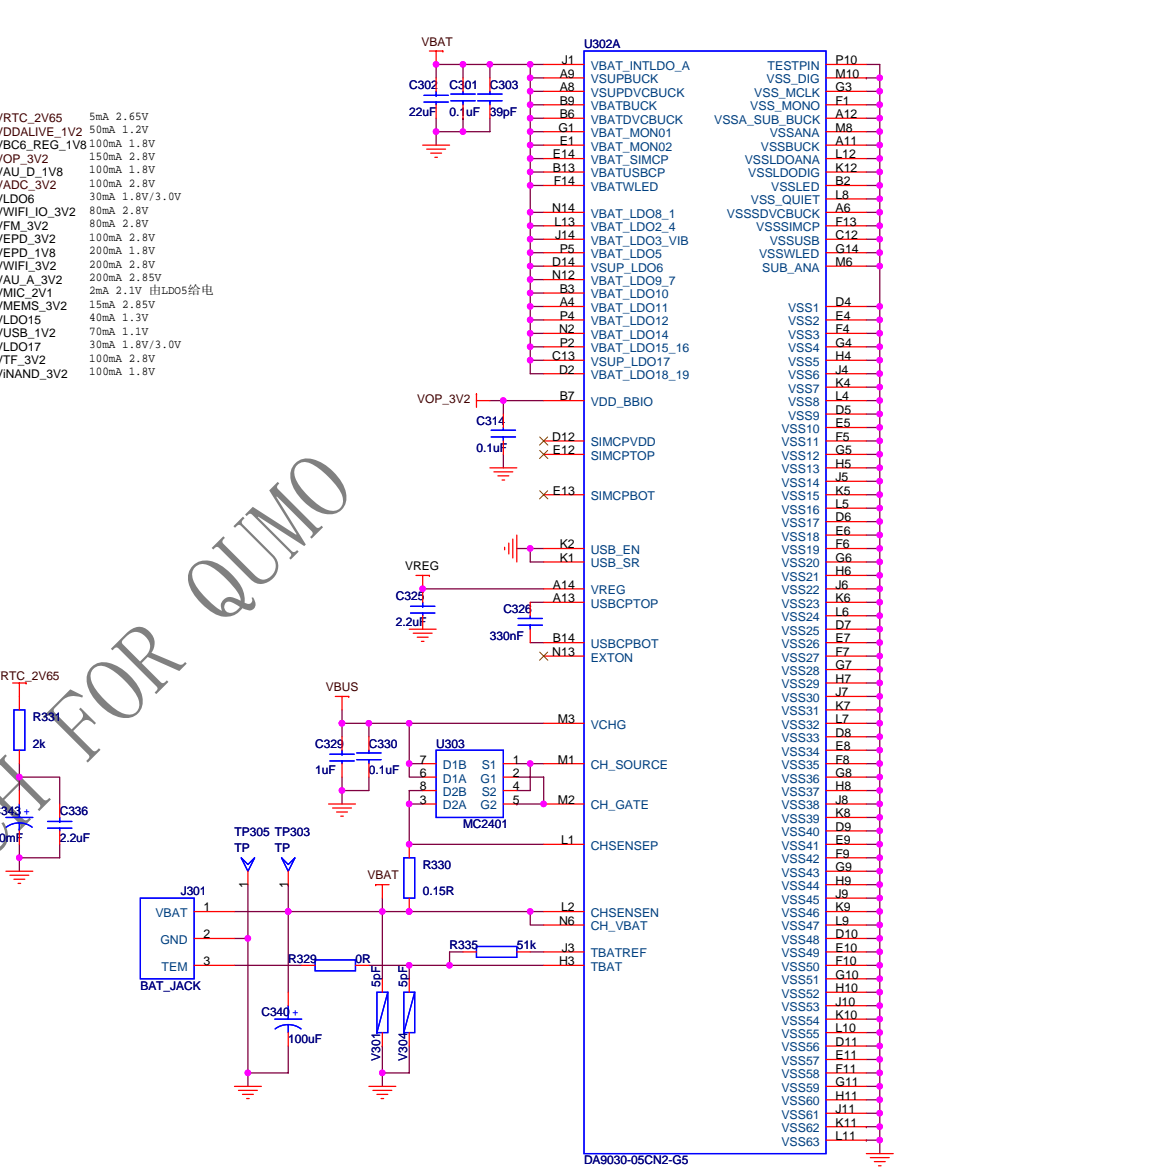

		深圳欣博阅科技	
		Title <BE600>	
Size A4	Document Number	<Memory>	
Date:	Tuesday, October 19, 2010	Sheet	3 of 12
		Rev	V5

SD_D0	1	TP	TP601
SD_D1	1	TP	TP602
SD_D2	1	TP	TP603
SD_D3	1	TP	TP604
SD_CMD	1	TP	TP605
SD_CLK	1	TP	TP606
VTF_3V2	1	TP	TP607
GND	1	TP	TP608

生产用测试点

G6 SCH FOR QING