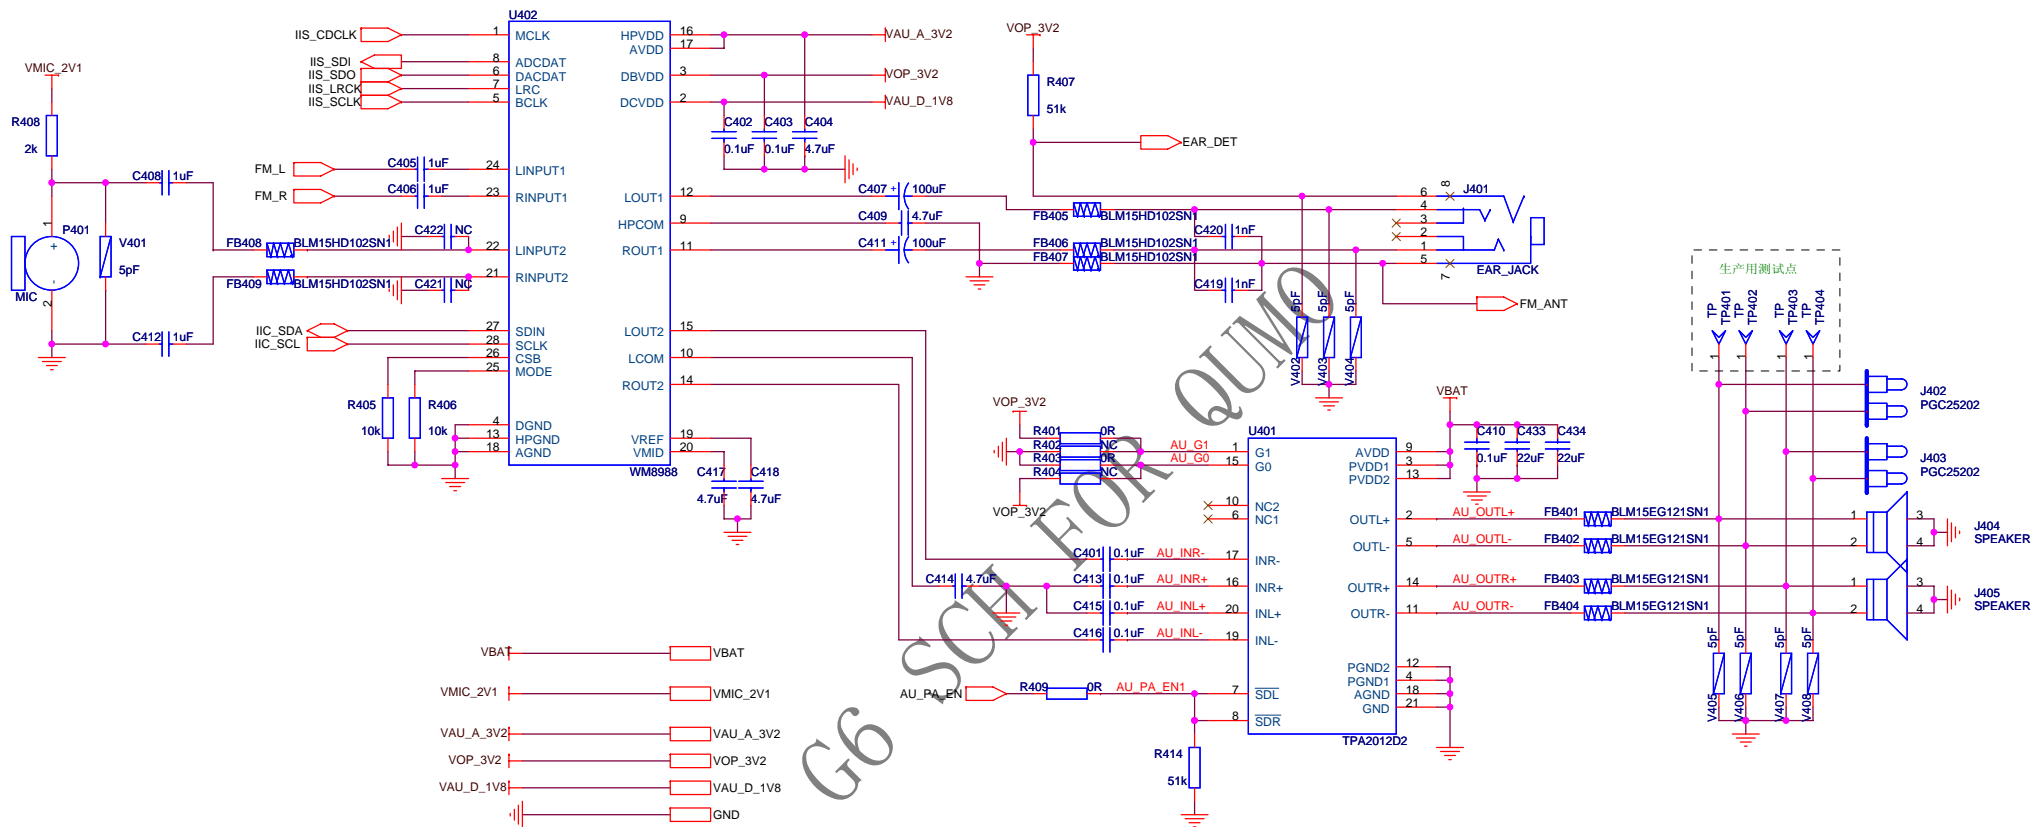

		深圳欣博阅科技	
		Title <BE600>	
Size A4	Document Number	<Memory>	
Date:	Tuesday, October 19, 2010	Sheet	3 of 12
		Rev	V5

SD_D0	1	TP	TP601
SD_D1	1	TP	TP602
SD_D2	1	TP	TP603
SD_D3	1	TP	TP604
SD_CMD	1	TP	TP605
SD_CLK	1	TP	TP606
VTF_3V2	1	TP	TP607
GND	1	TP	TP608

生产用测试点

G6 SCH FOR QING