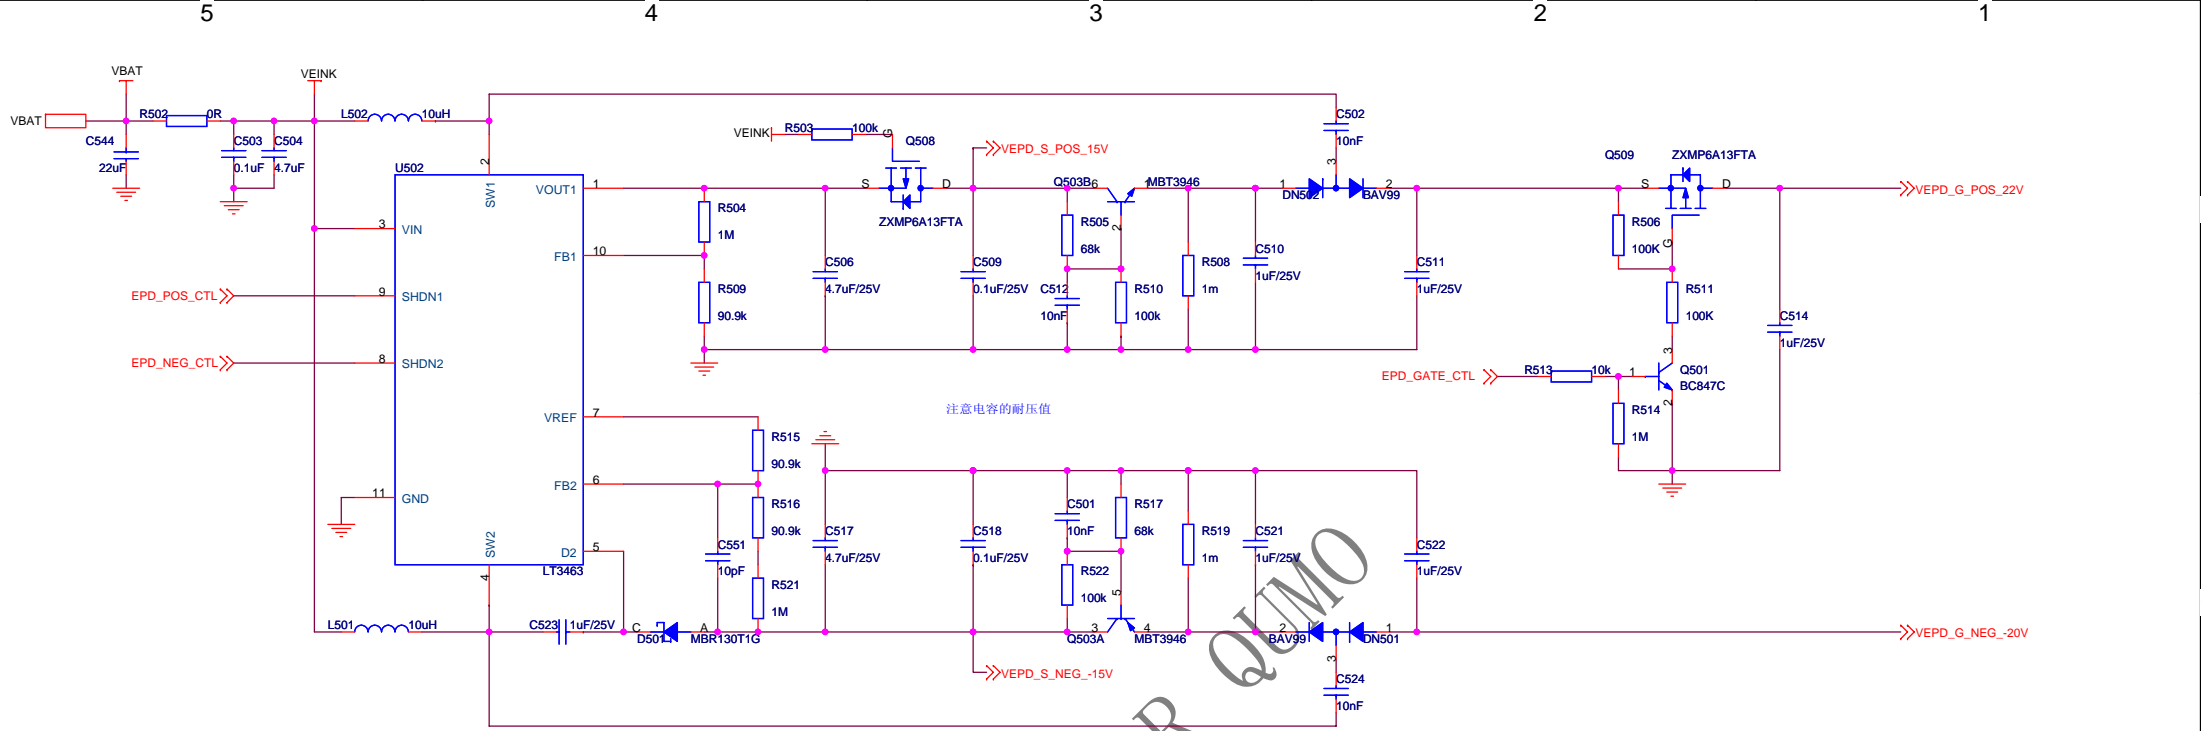

		深圳欣博阅科技	
		Title <BE600>	
Size A4	Document Number	<Memory>	
Date:	Tuesday, October 19, 2010	Sheet	3 of 12
		Rev	V5

SD_D0	1	TP	TP601
SD_D1	1	TP	TP602
SD_D2	1	TP	TP603
SD_D3	1	TP	TP604
SD_CMD	1	TP	TP605
SD_CLK	1	TP	TP606
VTF_3V2	1	TP	TP607
GND	1	TP	TP608

生产用测试点

G6 SCH FOR QING