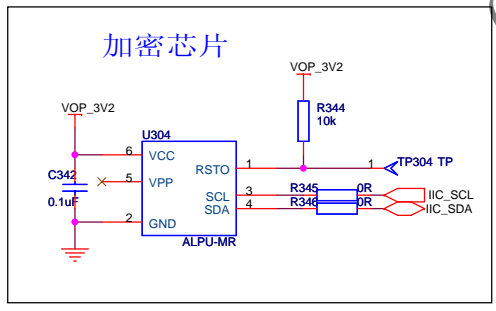

		深圳欣博阅科技	
		Title <BE600>	
Size A4	Document Number	<Memory>	
Date:	Tuesday, October 19, 2010	Sheet	3 of 12
		Rev	V5

SD_D0	1	TP	TP601
SD_D1	1	TP	TP602
SD_D2	1	TP	TP603
SD_D3	1	TP	TP604
SD_CMD	1	TP	TP605
SD_CLK	1	TP	TP606
VTF_3V2	1	TP	TP607
GND	1	TP	TP608

生产用测试点

G6 SCH FOR QING