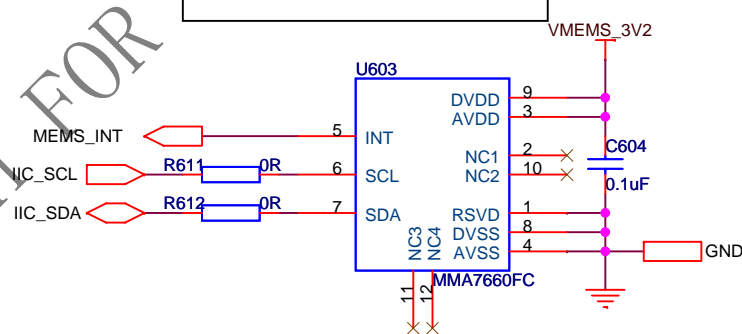

		深圳欣博阅科技	
		Title <BE600>	
Size A4	Document Number	<Memory>	
Date:	Tuesday, October 19, 2010	Sheet	3 of 12
		Rev	V5

SD_D0	1	TP	TP601
SD_D1	1	TP	TP602
SD_D2	1	TP	TP603
SD_D3	1	TP	TP604
SD_CMD	1	TP	TP605
SD_CLK	1	TP	TP606
VTF_3V2	1	TP	TP607
GND	1	TP	TP608

生产用测试点

G6 SCH FOR QING